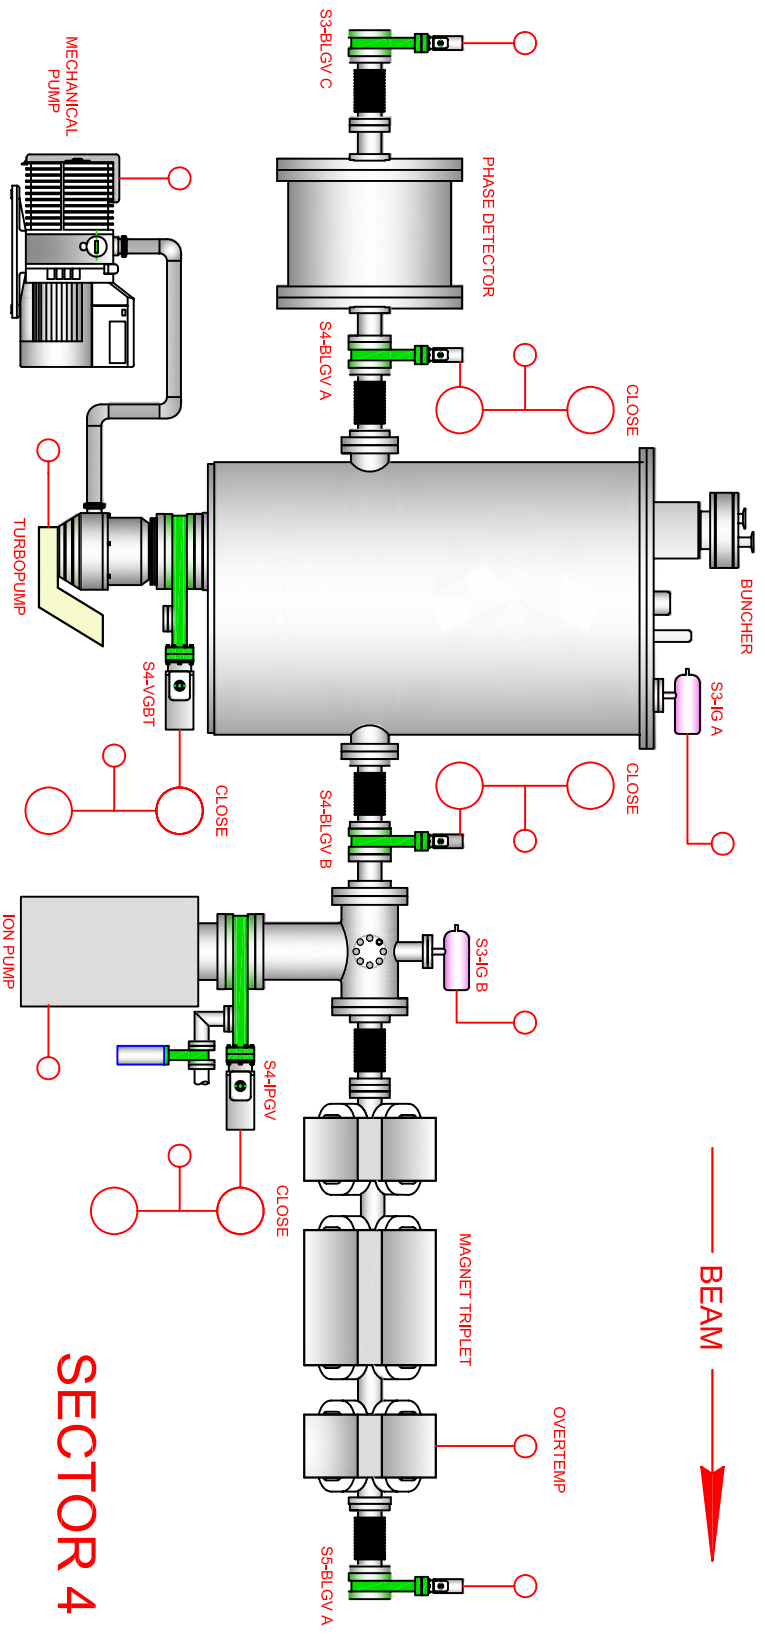

SYSTEM STATUS
GREEN - ON
RED - OFF
YELLOW - FAIL

- AIR
- ELECTRICITY
- WATER
- SYSTEM POWER UP
- SYSTEM POWER DOWN
- REMOTE
- LOCAL

SECTOR 4