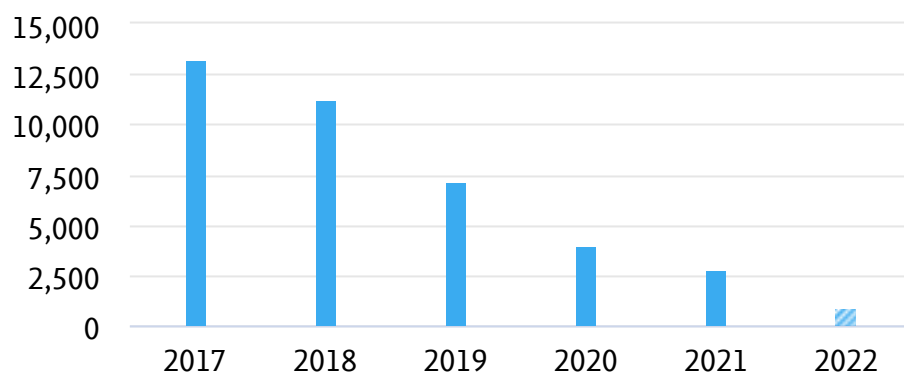

Field-Weighted Citation Impact 

39,158

Citation Count 

16.0

Citations per Publication 

Publication share by Subject Area

Entity: Física · Year range: 2017 to 2022 · Data source: Scopus, up to 29 Mar 2023

Scholarly Output

Entity: Física · Year range: 2017 to 2022 · Data source: Scopus, up to 29 Mar 2023

2,440

number of publications by authors in Física

▨ Incomplete year

Citation Count

Entity: Física · Year range: 2017 to 2022 · Data source: Scopus, up to 29 Mar 2023

39,158

number of citations received by publications in Física

▨ Incomplete year

Citations per Publication

Entity: Física · Year range: 2017 to 2022 · Data source: Scopus, up to 29 Mar 2023

16.0

average number of citations per publication in Física

▨ Incomplete year

Outputs in Top 10% Citation Percentiles (field-weighted)

Entity: Física · Year range: 2017 to 2022 · Data source: Scopus, up to 29 Mar 2023

Share of publications in Física that are among the most cited publications worldwide
field-weighted