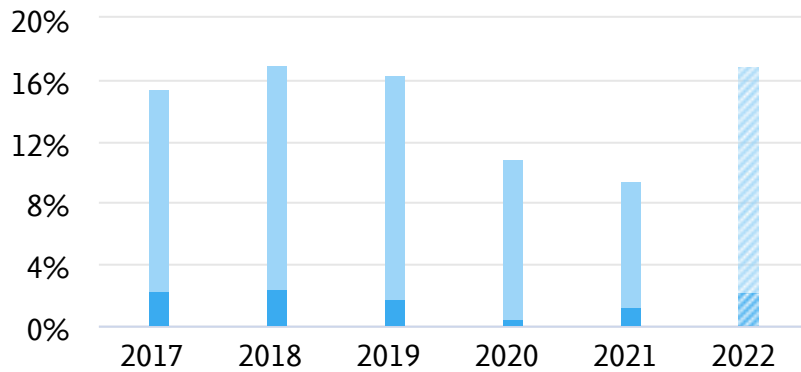

Field-Weighted Citation Impact 

39,158

Citation Count 

16.0

Citations per Publication 

Publication share by Subject Area

Entity: Física · Year range: 2017 to 2022 · Data source: Scopus, up to 29 Mar 2023

Scholarly Output

Entity: Física · Year range: 2017 to 2022 · Data source: Scopus, up to 29 Mar 2023

2,440

number of publications by authors in Física

▨ Incomplete year

Citation Count

Entity: Física · Year range: 2017 to 2022 · Data source: Scopus, up to 29 Mar 2023

39,158

number of citations received by publications in Física

▨ Incomplete year

Citations per Publication

Entity: Física · Year range: 2017 to 2022 · Data source: Scopus, up to 29 Mar 2023

16.0

average number of citations per publication in Física

▨ Incomplete year

Outputs in Top 10% Citation Percentiles (field-weighted)

Entity: Física · Year range: 2017 to 2022 · Data source: Scopus, up to 29 Mar 2023

Share of publications in Física that are among the most cited publications worldwide
field-weighted