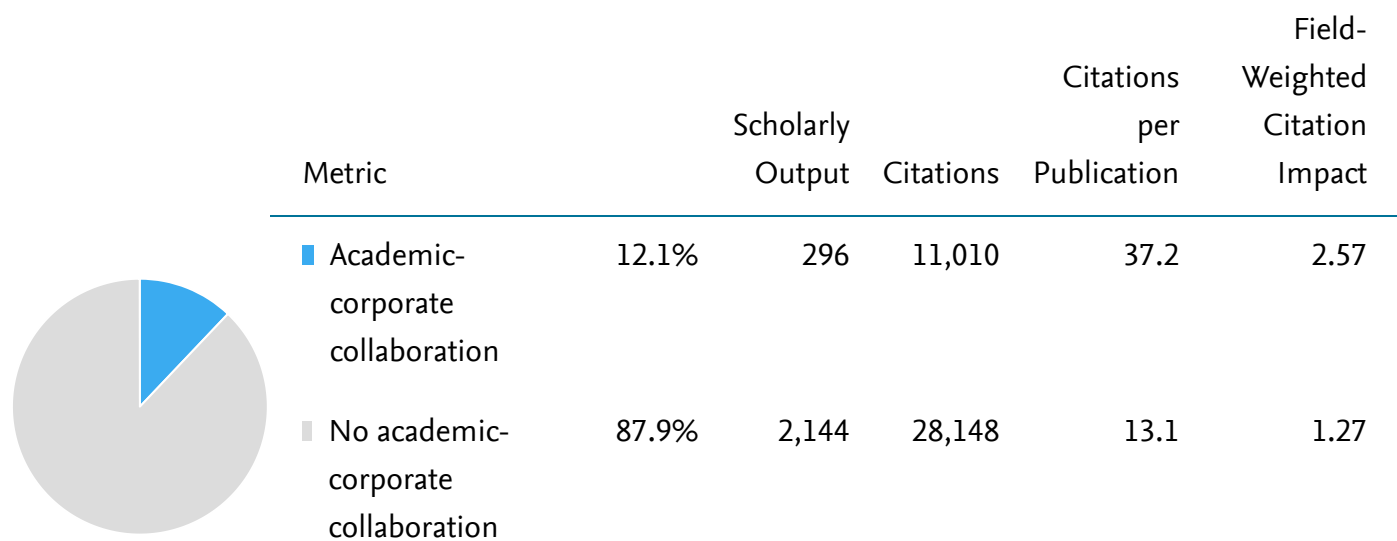

- % publications in top 10% journals
- % publications in top 1% journals
- ▨ Incomplete year

Collaboration

Entity: Física · Year range: 2017 to 2022 · Data source: Scopus, up to 29 Mar 2023

Scholarly Output in Física, by amount of international, national and institutional collaboration

Academic-Corporate Collaboration

Entity: Física · Year range: 2017 to 2022 · Data source: Scopus, up to 29 Mar 2023

Scholarly Output in Física with both academic and corporate author affiliations

Benchmarking the Publication Year and Field-Weighted Citation Impact