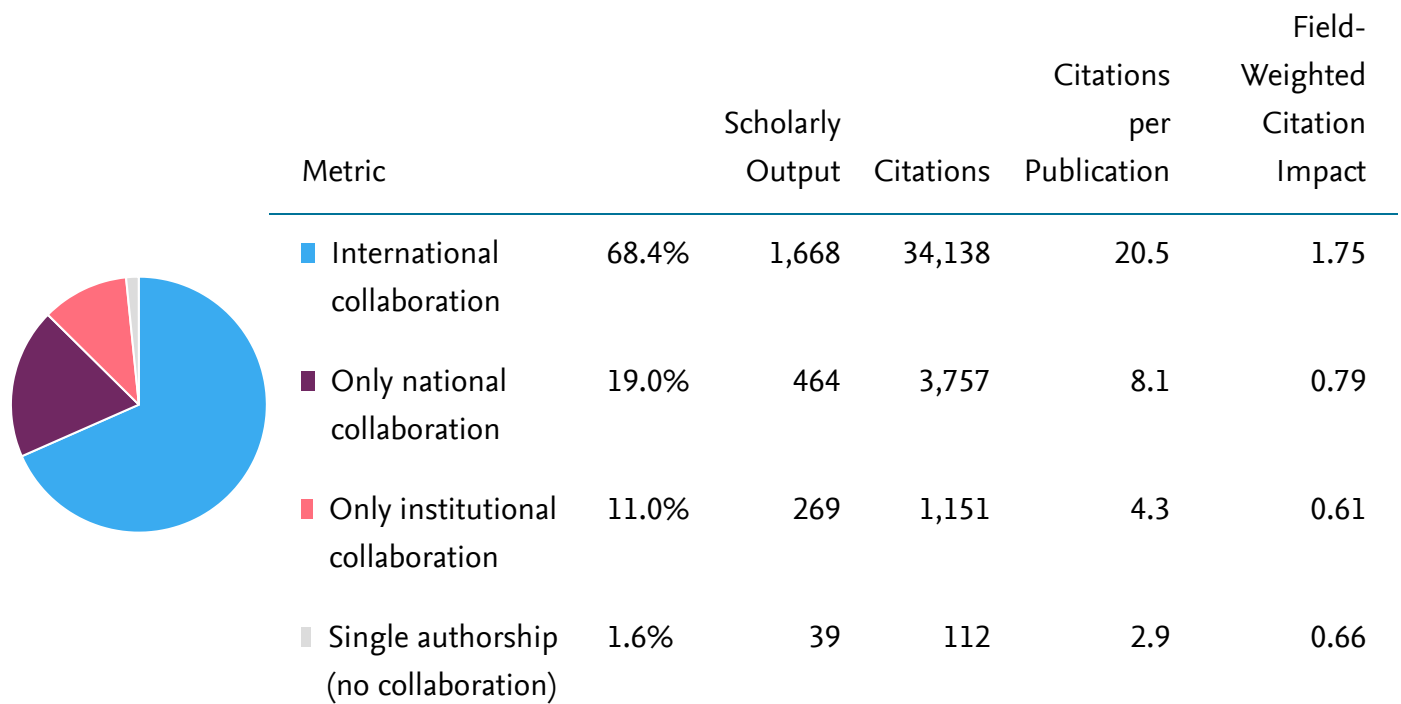

352 (14.4%)

number of publications in the top 10% most cited publications worldwide

- % publications in top 10% most cited
- % publications in top 1% most cited
- ▨ Incomplete year

Publications in Top Journal Percentiles by CiteScore Percentile

Entity: Física · Year range: 2017 to 2022 · Data source: Scopus, up to 29 Mar 2023

Share of publications in Física that are in the top journals by CiteScore Percentile

896 (38.4%)

number of publications in the top 10% journals by CiteScore

- % publications in top 10% journals
- % publications in top 1% journals
- ▨ Incomplete year

Collaboration

Entity: Física · Year range: 2017 to 2022 · Data source: Scopus, up to 29 Mar 2023

Scholarly Output in Física, by amount of international, national and institutional collaboration

Academic-Corporate Collaboration

Entity: Física · Year range: 2017 to 2022 · Data source: Scopus, up to 29 Mar 2023

Scholarly Output in Física with both academic and corporate author affiliations

Benchmarking the Publication Year and Field-Weighted Citation Impact