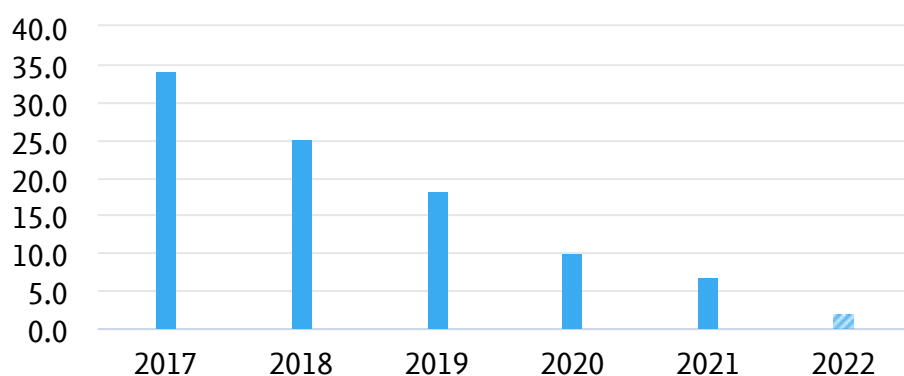

Field-Weighted Citation Impact 

39,158

Citation Count 

16.0

Citations per Publication 

Publication share by Subject Area

Entity: Física · Year range: 2017 to 2022 · Data source: Scopus, up to 29 Mar 2023

Scholarly Output

Entity: Física · Year range: 2017 to 2022 · Data source: Scopus, up to 29 Mar 2023

2,440

number of publications by authors in Física

▨ Incomplete year

Citation Count

Entity: Física · Year range: 2017 to 2022 · Data source: Scopus, up to 29 Mar 2023

39,158

number of citations received by publications in Física

▨ Incomplete year

Citations per Publication

Entity: Física · Year range: 2017 to 2022 · Data source: Scopus, up to 29 Mar 2023

16.0

average number of citations per publication in Física

▨ Incomplete year

Outputs in Top 10% Citation Percentiles (field-weighted)

Entity: Física · Year range: 2017 to 2022 · Data source: Scopus, up to 29 Mar 2023

Share of publications in Física that are among the most cited publications worldwide
field-weighted