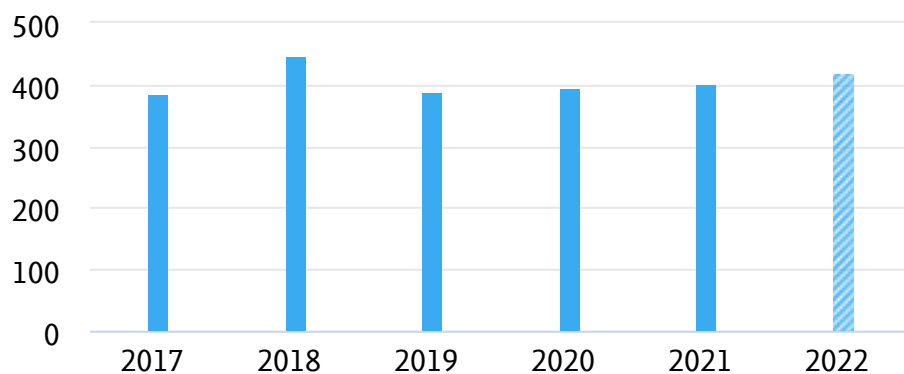

Relatório PPG-IF- Física

Overall research performance

Entity: Física · Year range: 2017 to 2022 · Data source: Scopus, up to 29 Mar 2023

2,440 ▲

Scholarly Output 
65.9% Open Access

111 ▼

Researchers

1.43

Field-Weighted Citation Impact 

39,158

Citation Count 

16.0

Citations per Publication 

Publication share by Subject Area

Entity: Física · Year range: 2017 to 2022 · Data source: Scopus, up to 29 Mar 2023

Scholarly Output

Entity: Física · Year range: 2017 to 2022 · Data source: Scopus, up to 29 Mar 2023

2,440

number of publications by authors in Física

▨ Incomplete year

Citation Count

Entity: Física · Year range: 2017 to 2022 · Data source: Scopus, up to 29 Mar 2023