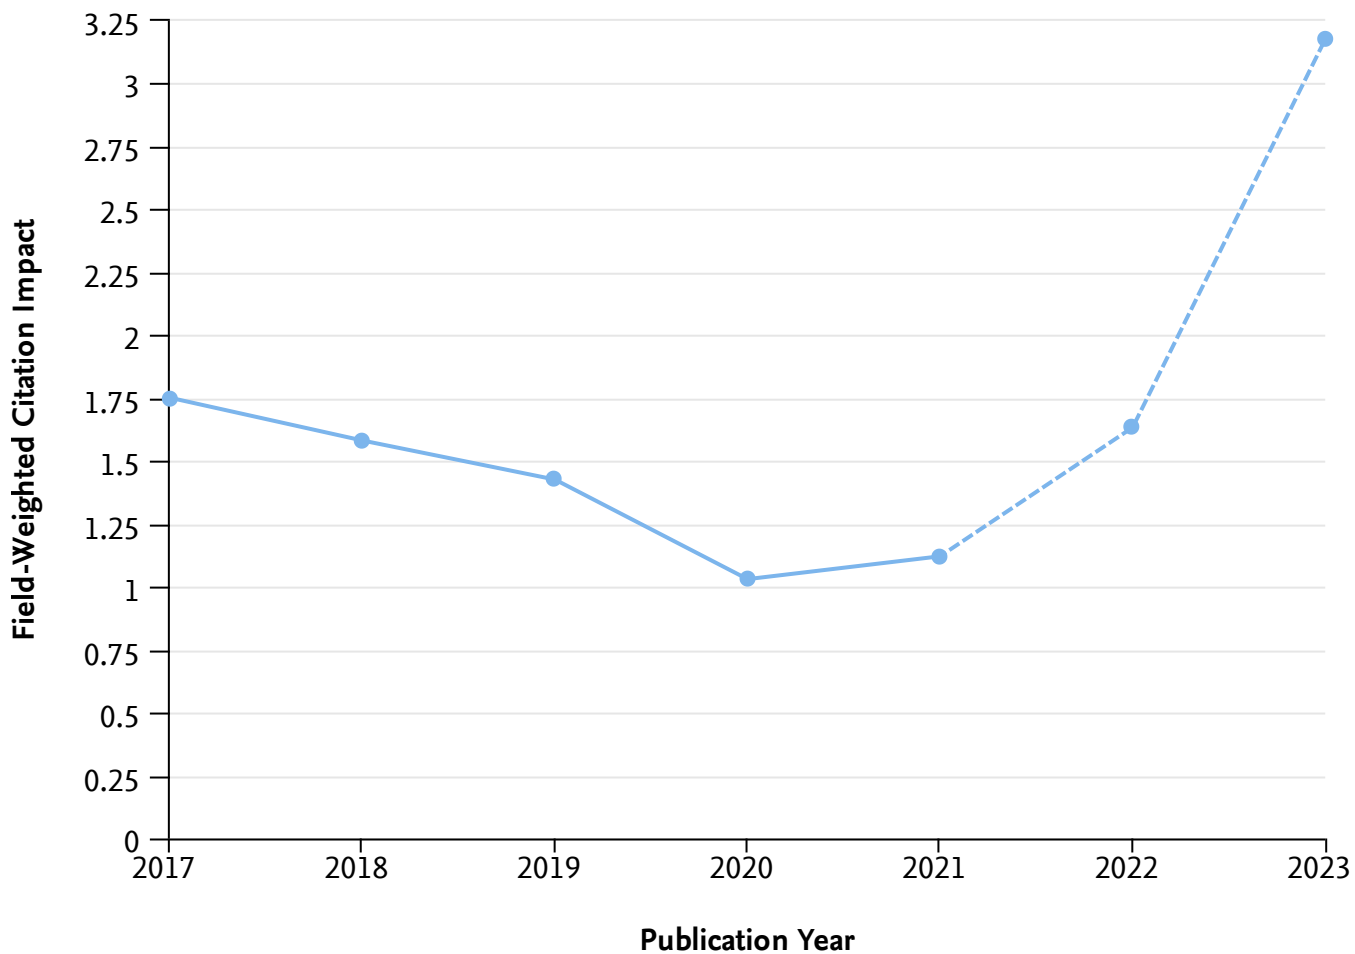

- % publications in top 10% journals
- % publications in top 1% journals
- ▨ Incomplete year

Collaboration

Entity: Física · Year range: 2017 to 2022 · Data source: Scopus, up to 29 Mar 2023

Scholarly Output in Física, by amount of international, national and institutional collaboration

Academic-Corporate Collaboration

Entity: Física · Year range: 2017 to 2022 · Data source: Scopus, up to 29 Mar 2023

Scholarly Output in Física with both academic and corporate author affiliations

Benchmarking the Publication Year and Field-Weighted Citation Impact

Year range: 2017 to 2023 · Data source: Scopus, up to 29 Mar 2023

● Física

┆┆┆ y-axis:

Field-Weighted Citation Impact

Types of publications included: all. Self-citations included: yes.

Authorship type:

┆┆┆ x-axis: