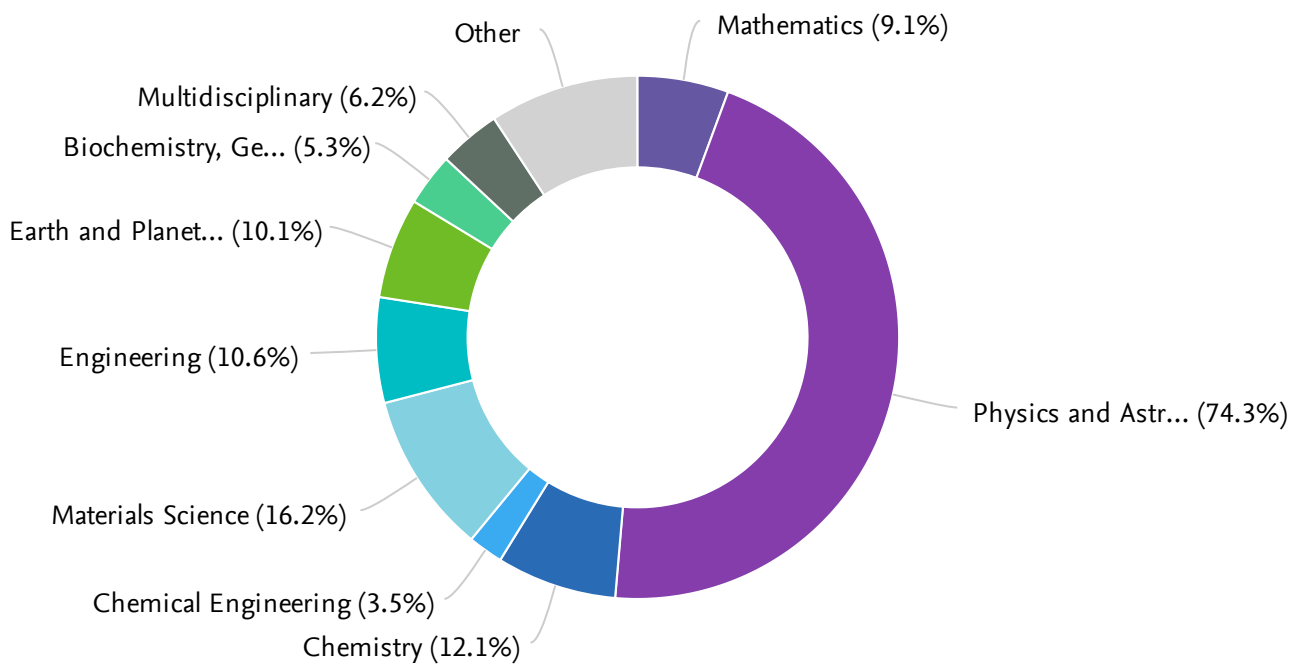

Field-Weighted Citation Impact 

39,158

Citation Count 

16.0

Citations per Publication 

Publication share by Subject Area

Entity: Física · Year range: 2017 to 2022 · Data source: Scopus, up to 29 Mar 2023

Scholarly Output

Entity: Física · Year range: 2017 to 2022 · Data source: Scopus, up to 29 Mar 2023

2,440

number of publications by authors in Física

▨ Incomplete year

Citation Count

Entity: Física · Year range: 2017 to 2022 · Data source: Scopus, up to 29 Mar 2023