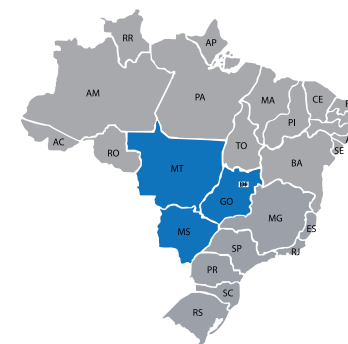

Midwestern Region

States
Distrito Federal - DF
Goiás - GO
Mato Grosso - MT
Mato Grosso do Sul - MS

Capes evaluation fields	Name of program	Website	Name of institution	State
Anthropology/Archeology	Anthropology	http://www.dan.unb.br/pos-graduacao	Universidade de Brasília - UnB University of Brasília	DF
Biodiversity	Ecology	http://www.pgeclunb.net.br		
Biological Sciences	Biological Sciences (Molecular Biology)	http://www.unb.br/ib/cel/pg		
Economy	Economics	http://economia.unb.br/pos-graduacao-e-pesquisa		
Geotechnics	Geotechnics	http://www.geotecnia.unb.br/pos-graduacao.php?id=4		
Environmental Sciences	Sustainable development	http://www.cds.unb.br/cds/portal2/index.php/pt/pos-graduacao		
Geosciences	Geology	http://www.igd.unb.br/pos-graduacao-pos-geologia		
Law	Law	http://www.fd.unb.br/pt/pos-graduacao		
Mathematics/Probability and Statistics	Mathematics	http://www.mat.unb.br/pagina/pos-sobre		
Political Sciences and International Relations	International Relations	https://irel.unb.br/ensino-e-pesquisa/pos-graduacao/		
Social Work	Social Policy	http://www.politicasocial.unb.br		
Sociology	Sociology	http://www.sol.unb.br/index.php?option=com_content&view=article&id=10&Itemid=7		
Biodiversity	Ecology and Evolution	http://www.ecoevol.ufg.br/	Universidade Federal de Goiás - UFG	GO
Geography	Geography	http://posgeo.iesa.ufg.br	Federal University of Goiás